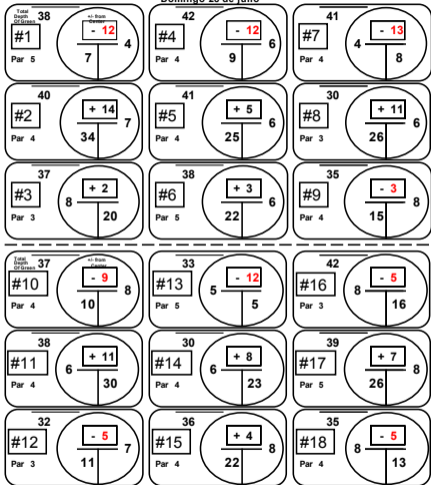

## La Pradera

Sábado 27 de julio

Hole Locations Measured In Yards

Front      Back      Total  
 Par: 36 + 36 = 72

# Posición banderas fin de semana

## La Pradera

Domingo 28 de julio

Hole Locations Measured In Yards

Front      Back      Total  
Par: 36 + 36 = 72